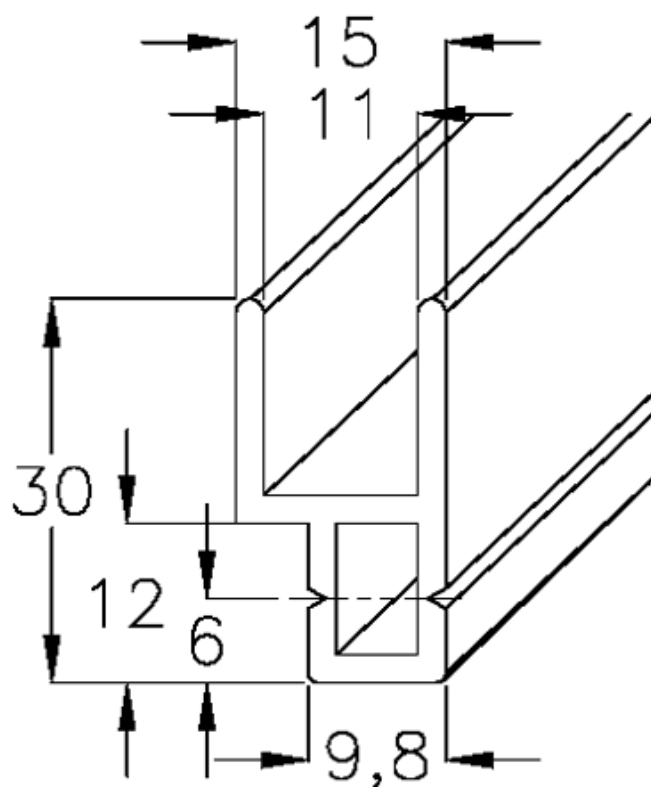

Data Sheet

Article number: 05804315305600

Description: Hepco MCS Slot profile A 15x30
0-243-0035 length 5600mm

Measures

Length mm = 5600

Weight (kg) = 2.184